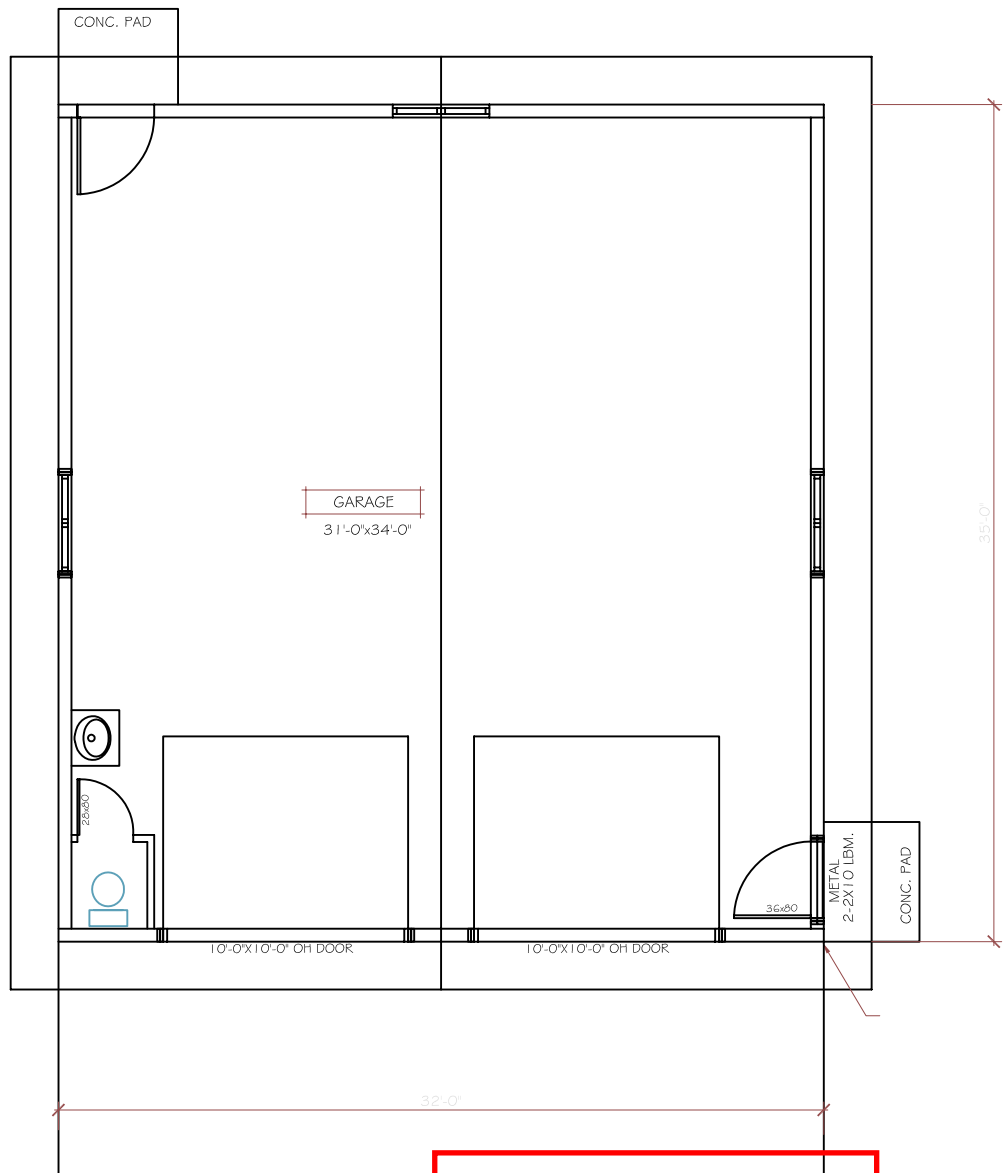

Copyright Protection Rules Apply to all Designs, Drawings and Rendings

greensmart
MANUFACTURING LTD.

A
X.#

main floor plan

SCALE: To Fit

xx **GARAGE 12'-0" HIGH WALLS- 1120 sq. ft.**

Copyright rules apply