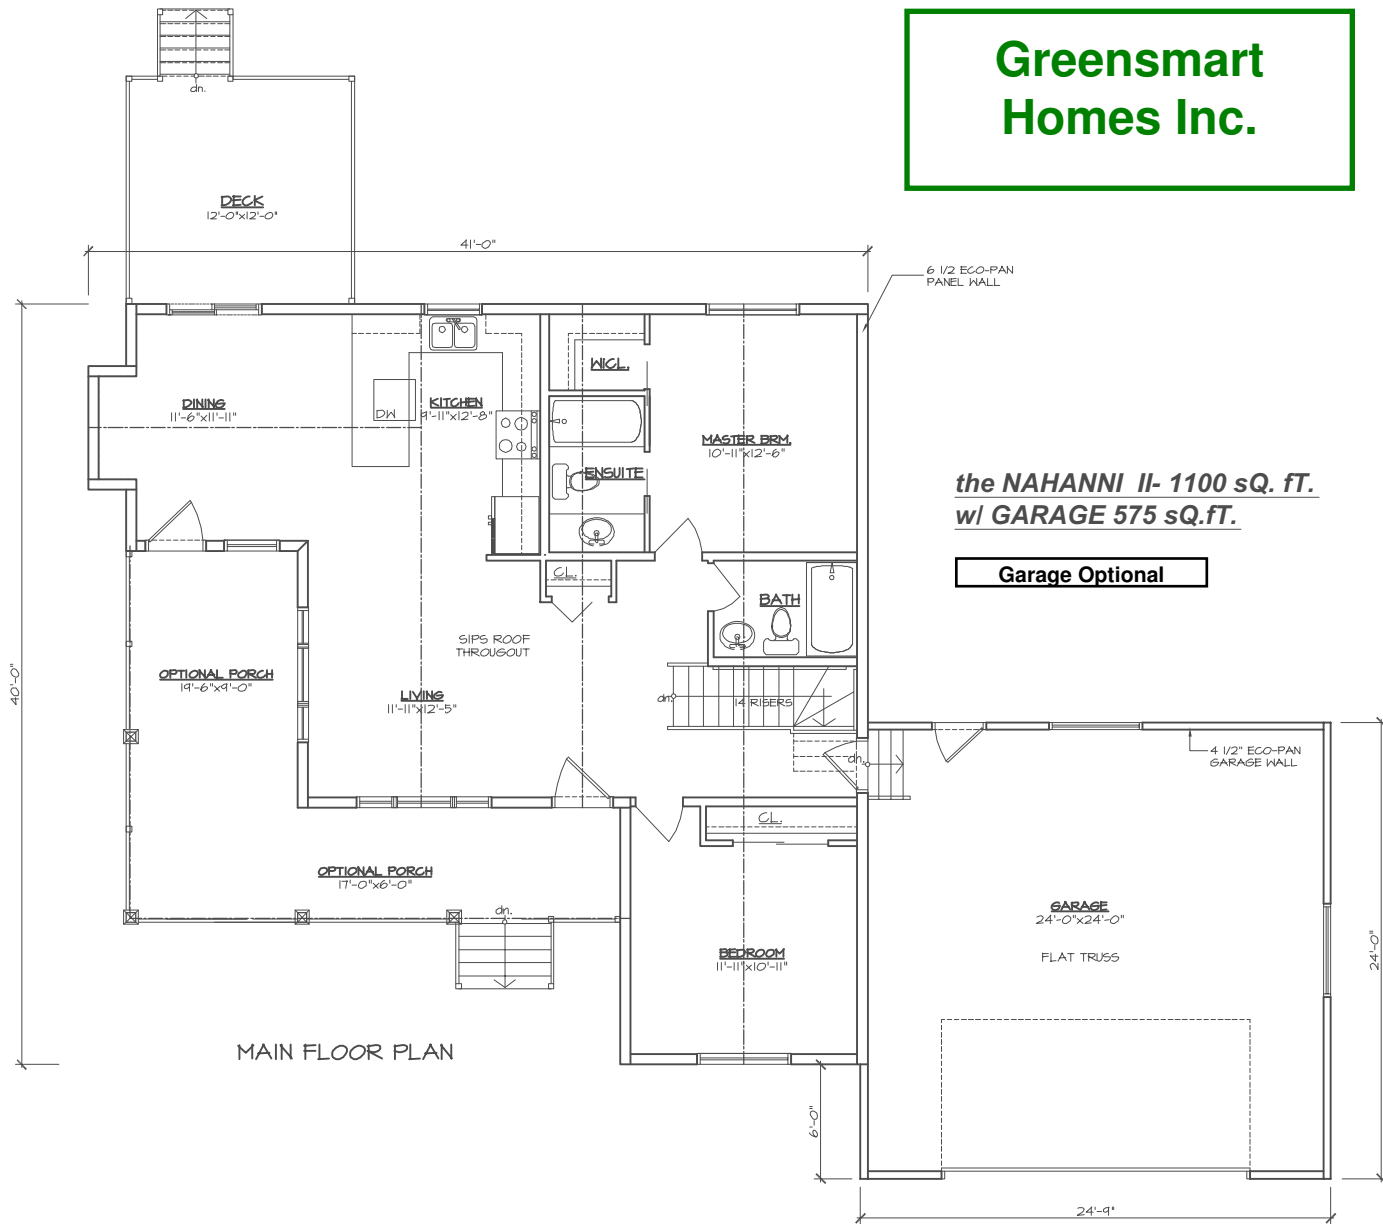

Greensmart Homes Inc.

*the NAHANNI II- 1100 sQ. FT.
w/ GARAGE 575 sQ.FT.*

Garage Optional

**Copyright rules apply to all designs,
drawings and renderings**